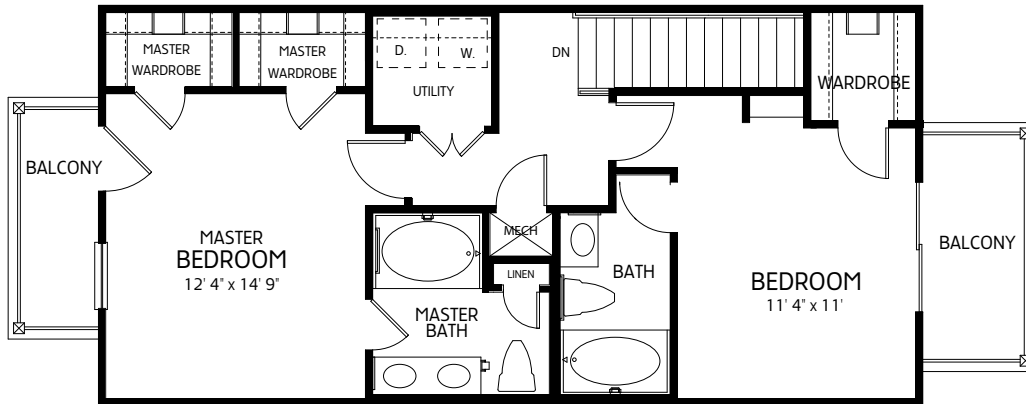

TOWNHOME RESIDENCE CR

3 BEDROOM, 3 1/2 BATH
 REAR ENTRY GARAGE
 1698 SQUARE FEET

THIRD FLOOR
 661 S.F.

SECOND FLOOR
 637 S.F.

FIRST FLOOR
 400 S.F.