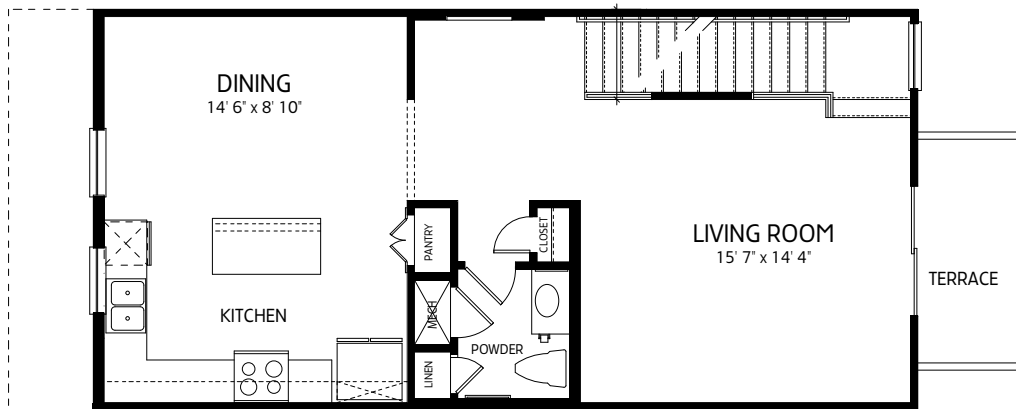

TOWNHOME RESIDENCE CR

3 BEDROOM, 3 1/2 BATH
 REAR ENTRY GARAGE
 1698 SQUARE FEET

THIRD FLOOR
 661 S.F.

SECOND FLOOR
 637 S.F.

FIRST FLOOR
 400 S.F.