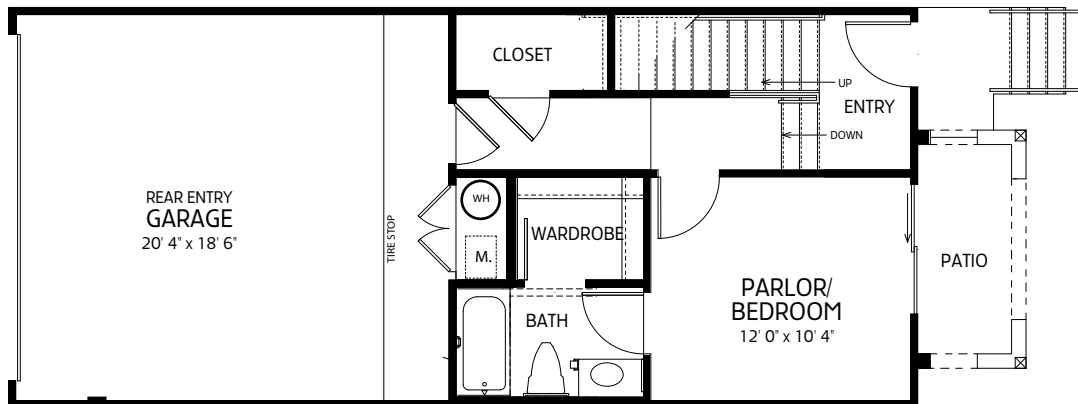

TOWNHOME RESIDENCE CR

3 BEDROOM, 3 1/2 BATH
 REAR ENTRY GARAGE
 1698 SQUARE FEET

THIRD FLOOR
 661 S.F.

SECOND FLOOR
 637 S.F.

FIRST FLOOR
 400 S.F.