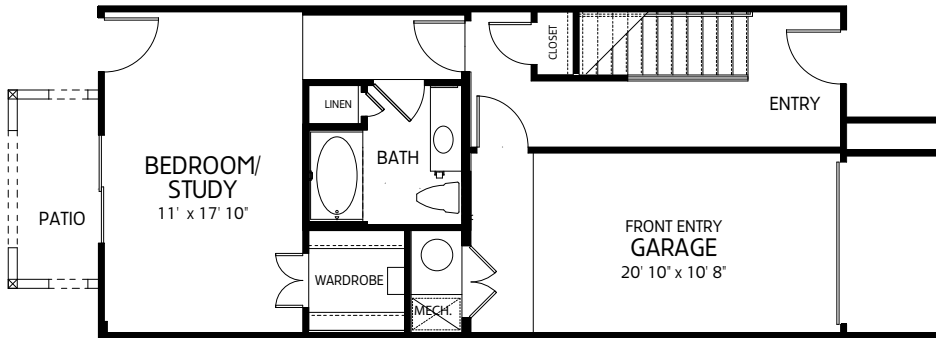

TOWNHOME RESIDENCE CF

3 BEDROOM, 3 1/2 BATH
 FRONT ENTRY GARAGE
 1981 SQUARE FEET

THIRD FLOOR
 723 S.F.

SECOND FLOOR
 706 S.F.

FIRST FLOOR
 552 S.F.