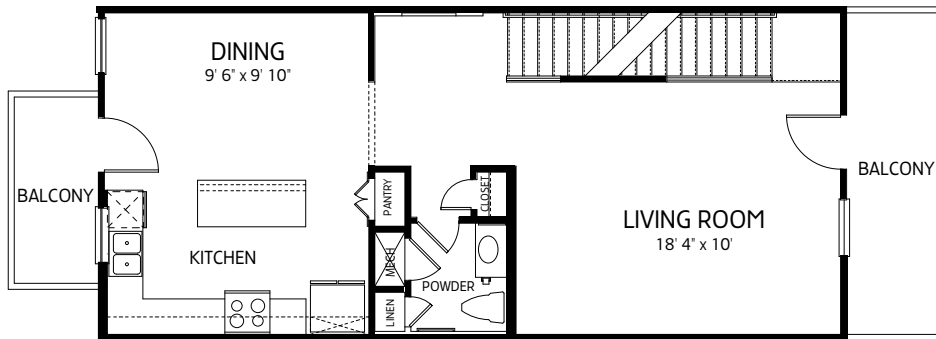

TOWNHOME RESIDENCE CF

3 BEDROOM, 3 1/2 BATH
 FRONT ENTRY GARAGE
 1981 SQUARE FEET

THIRD FLOOR
 723 S.F.

SECOND FLOOR
 706 S.F.

FIRST FLOOR
 552 S.F.