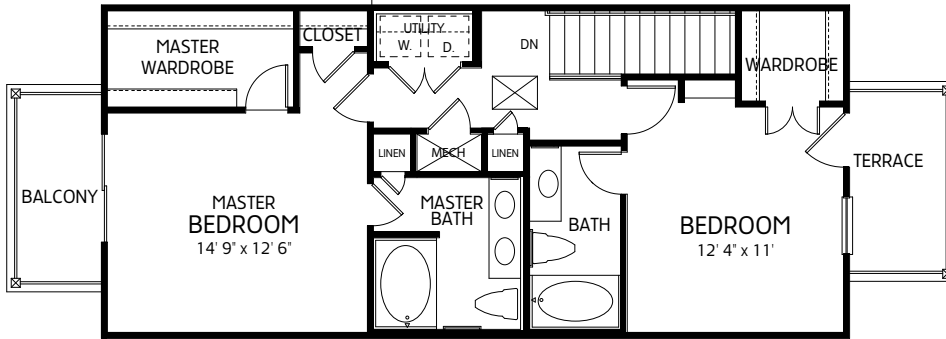

TOWNHOME RESIDENCE CF

3 BEDROOM, 3 1/2 BATH
 FRONT ENTRY GARAGE
 1981 SQUARE FEET

THIRD FLOOR
 723 S.F.

SECOND FLOOR
 706 S.F.

FIRST FLOOR
 552 S.F.