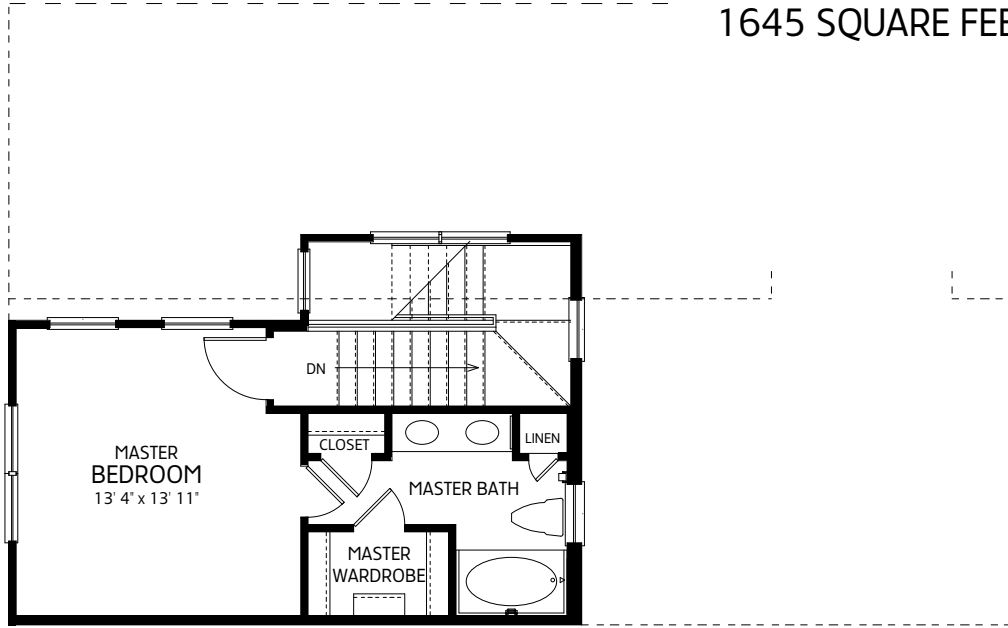

TOWNHOME RESIDENCE **A**

2 BEDROOM, 2 BATH LOFT
FRONT ENTRY GARAGE
1645 SQUARE FEET

LOFT
328 S.F.

FIRST FLOOR
1317 S.F.