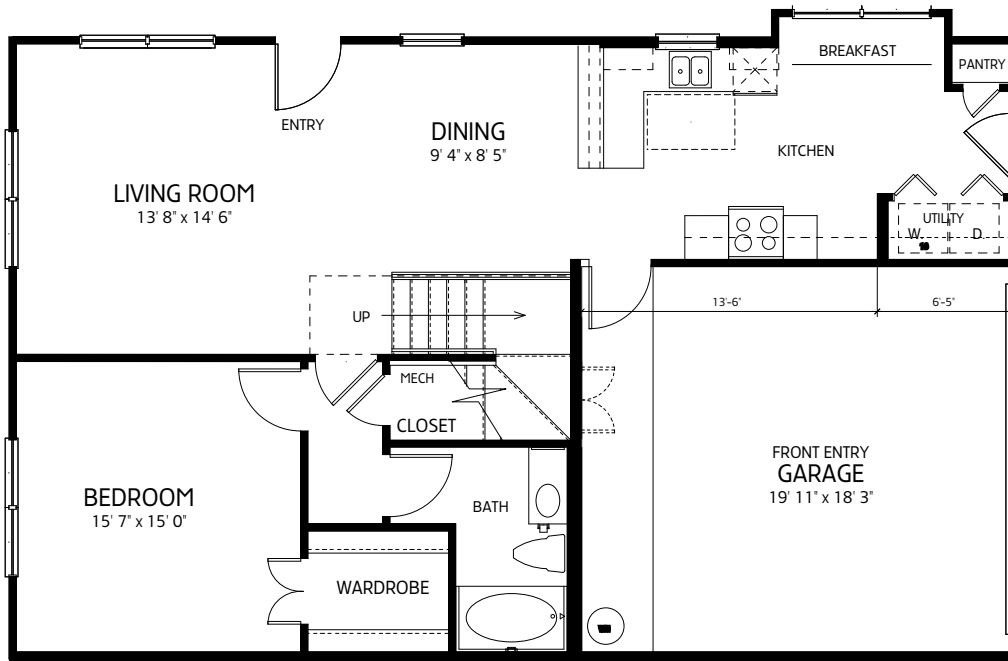

TOWNHOME RESIDENCE **A**

2 BEDROOM, 2 BATH LOFT
FRONT ENTRY GARAGE
1645 SQUARE FEET

LOFT
328 S.F.

FIRST FLOOR
1317 S.F.